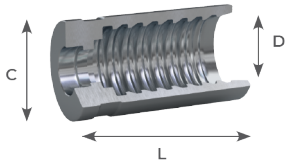

# HAH - Ferrules for 6SWHX hoses

Carbon steel Part no	AISI 316L part no	Description	Minimum pack quantity	Hose size	C (mm)	D (mm)	L (mm)
HAH131		5/16 FERRULE HELIX 6SWHX	10	DN8	29.2	21	66.5
HAH151		1/2 FERRULE HELIX 6SWHX	10	DN12	28.4	37.6	75